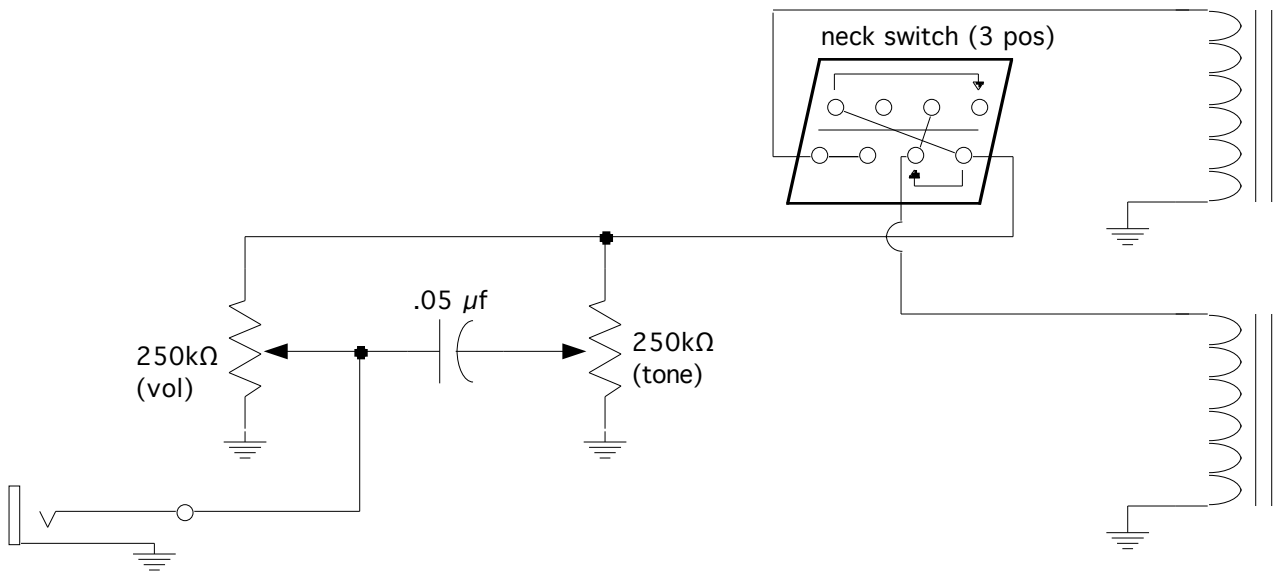

Fender Dual Professional

Alternate Hookup:

scale 22.5"
nut spacing 55mm (8) = 7.86mm
bridge spacing 68mm (8) = 9.71mm
pickup 10.5 kΩ