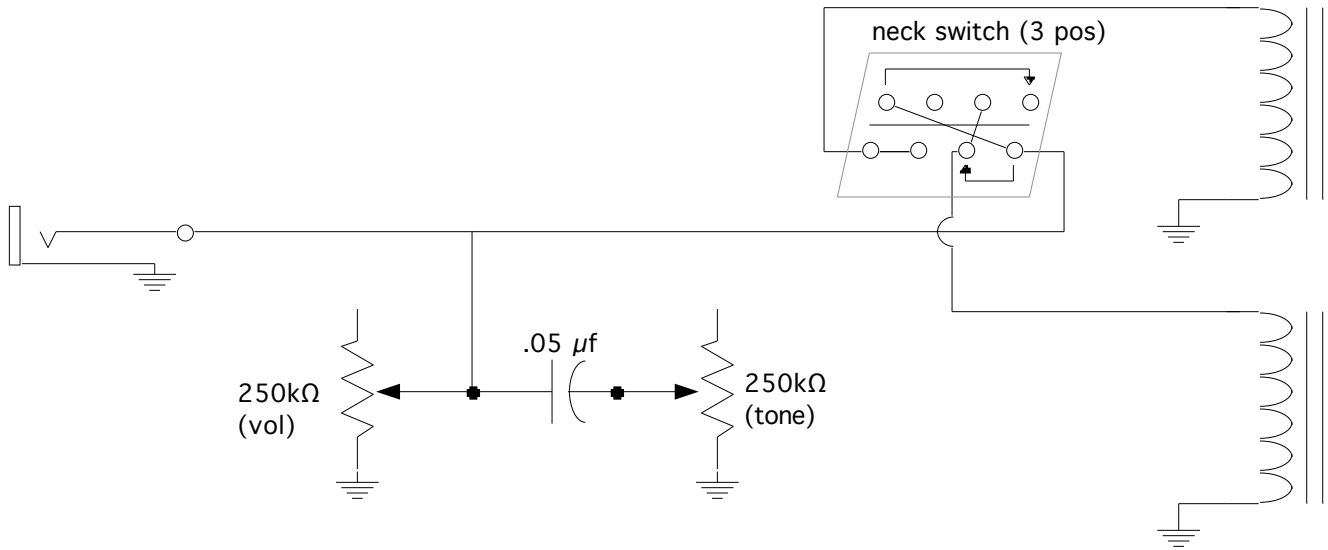

Fender Dual Professional

Alternate Hookup:

scale 22.5"
nut spacing 55mm (8) = 7.86mm
bridge spacing 68mm (8) = 9.71mm
pickup 10.5 kΩ